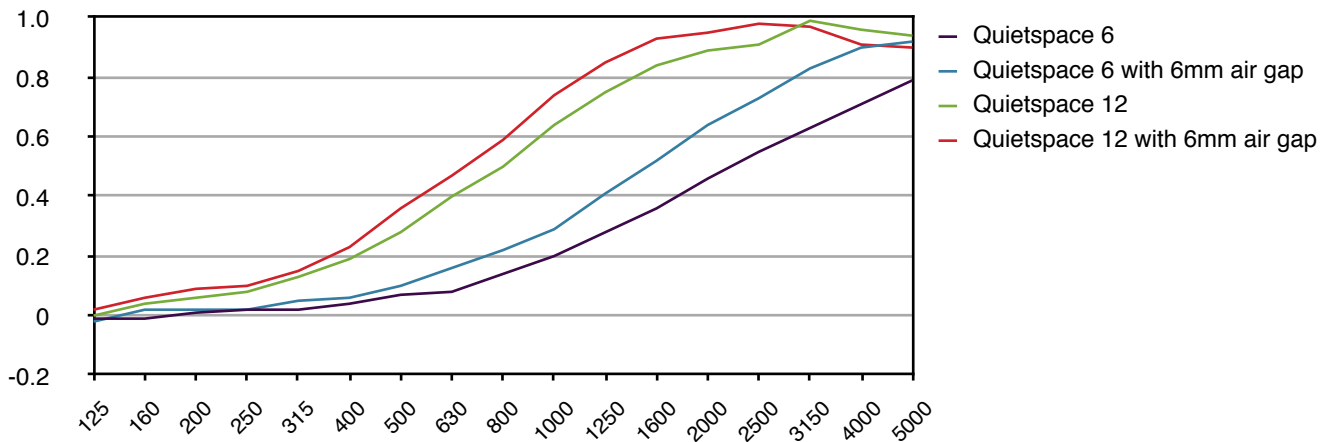

Grd Flr 6A Nelson St
Annandale NSW 2038
Australia

Tel: 1300 722 825
+61 2 9550 2900
Fax: +61 2 9550 5665

info@acoustica.com.au
www.acoustica.com.au

Quietspace 6 & 12

Reduce Reverberation Noise

Absorption Coefficient for Quietspace® 12: