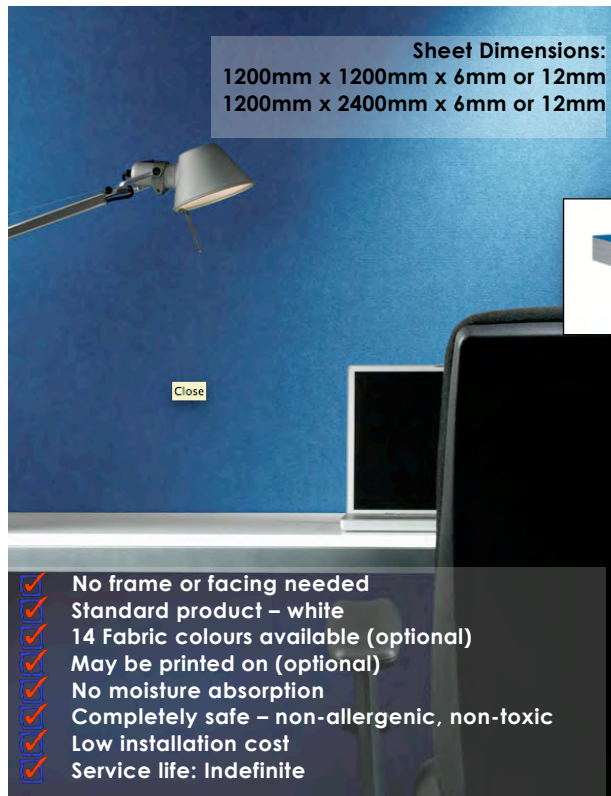

Quietspace® 6 & 12

Quietspace® 6 & 12 have been designed to reduce and control sound reverberation noise (echo) for inside buildings. Particularly ideal for workstations and office environments

Sheet Dimensions:
1200mm x 1200mm x 6mm or 12mm
1200mm x 2400mm x 6mm or 12mm

Fabric coated option

- ✓ No frame or facing needed
- ✓ Standard product – white
- ✓ 14 Fabric colours available (optional)
- ✓ May be printed on (optional)
- ✓ No moisture absorption
- ✓ Completely safe – non-allergenic, non-toxic
- ✓ Low installation cost
- ✓ Service life: Indefinite

Quietspace® 6 is 6mm and 12 is 12 mm thick high density polyester at 200Kg/m³, providing excellent sound absorption for medium to high frequencies.

Maintenance and care is easy. Blot spills from fabric quickly and wipe with a damp cloth. For Custom printed artwork, images or design workstations, call one of Acoustica's representatives for further advice.

Quietspace® is ideal for acoustic and pinboard surface for modular office partitioning. When framed it could be used as privacy and noise control room dividers or display panels.

Functional and decorative acoustic wall covering for commercial interiors, retail and educational applications.